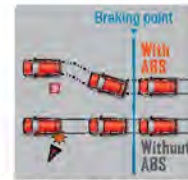

INTERIOR DESIGN

EQUIPMENT

Wheels

New 14-inch machined aluminum wheels* lend high-grade looks to AGYA's footwear. * Except for RHD E grade

Luggage space

The spacious, easy-to-use luggage compartment easily accommodates 3 large suitcases.

Power outlet

A convenient 12V socket can be used for recharging devices such as a smartphone, etc.

Wireless key with immobilizer*

A wireless key system with immobilizer bolsters security. * Except for LHD E grade

PERFORMANCE & SAFETY

Engine

The adoption of VVT-i helps attain a balance between powerful acceleration and class-topping fuel economy.

Minimum turning radius

AGYA's tight turning radius offers a distinct advantage over competitors in terms of exceptional maneuverability.

SRS airbags

SRS airbags for the driver and front seat passenger enhance your peace-of-mind.

High-mount stop lamp

Type that's built into the rear spoiler, improving visibility for following drivers.

Anti-lock Braking System (ABS)*

Controls vehicle behavior by preventing wheels from locking up. Equipped with EBD (Electronic Brake-force Distribution).

* Standard on LHD, optional on RHD

EXTERIOR COLORS

SPECIFICATIONS

SPECIFICATIONS	E		G	
	MT		MT	AT

DIMENSIONS & WEIGHT

Overall length	mm	3660	
Overall width	mm	1600	
Overall height	mm	1520	
Wheelbase	mm	2455	
Tread	Front	mm	1410
	Rear	mm	1405

CHASSIS

Transmission	5-speed manual*		4-speed automatic
Suspension	Front	MacPherson	
	Rear	Torsion beam	
Brakes	Front	Ventilated discs	
	Rear	Drums	
Minimum turning radius (tire)	m	4.5	
Steering gear type	Rack & pinion		
Tires	175/65R14		

ENGINE

Type	1KR-VE		
Bore × stroke	mm	71.0 × 84.0	
Piston displacement	cc	998	
Max. output (SAE net)	kW/rpm	49/6000	
Max. torque (SAE net)	Nm/rpm	89/4400	
Fuel system	EFI